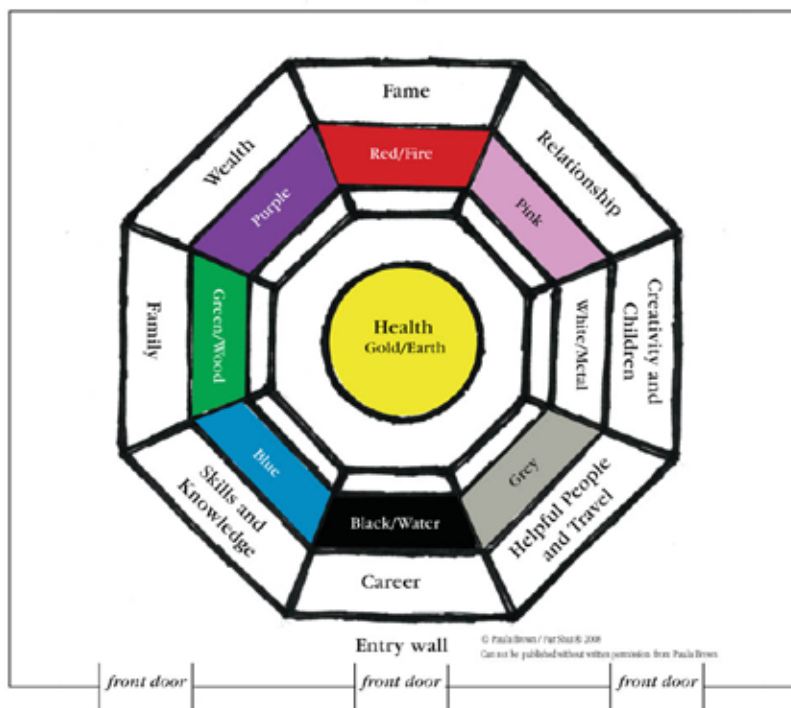

CHI · LIGHTFUL[®]

The Art of Energy : MOVE > CHI

Art with “purpose”: to help you create and move positive chi in your home or office! Give the intent, and enjoy the gift of beautiful energy to yourself or another. Turn the page to see how these “chi masterpieces” work and where they are placed!

According to the ancient healing art of Feng Shui / Black Hat School, energy is everywhere, and in your home, living or work space, it holds auspicious power in each of 9 life spaces or guas. These guas are defined by location, color, shapes, numbers and in 5 there are defining elements.

Color is key to each of these life spaces. Bringing beauty and balance with color can improve each of these 9 life spaces of Career / Life Path, Travel & Helpful People, Creativity & Children, Love / Relationship, Fame / Reputation, Wealth / Abundance, Community & Family, Skills & Knowledge, and Health / Balance.

The Bagua

To find the life space represented by your piece of “Energy Art” and to place the beautiful energy of the canvas , your intent, or “cure” in the proper life space or qua inside your home or space, use this octagonal Bagua “map” as your guide.